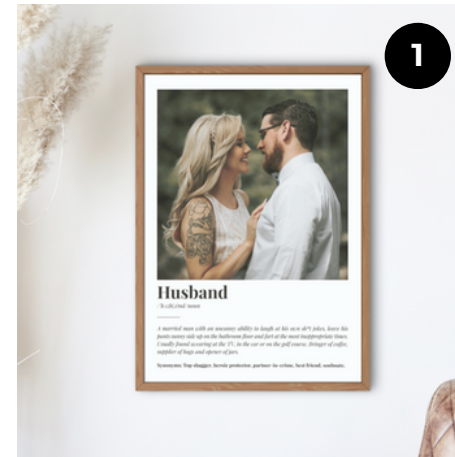

FIREBOX

About Firebox

We've been in the gift game since 1998, when our 'Shot Glass Chess' invention broke the internet (it was dial-up back then, so it was probably already broken tbh).

Contact Becky Harvey
becky.harvey@mhdirekt.com

a [Personalised Netflix Style Poster](#)

1 [Personalised Photo Poster with Definition](#)

2 [Toon Yourself Cartoon Poster](#)

3 [Karma Sutra Bucket List Poster](#)

4 [Personalised Cinema Poster](#)